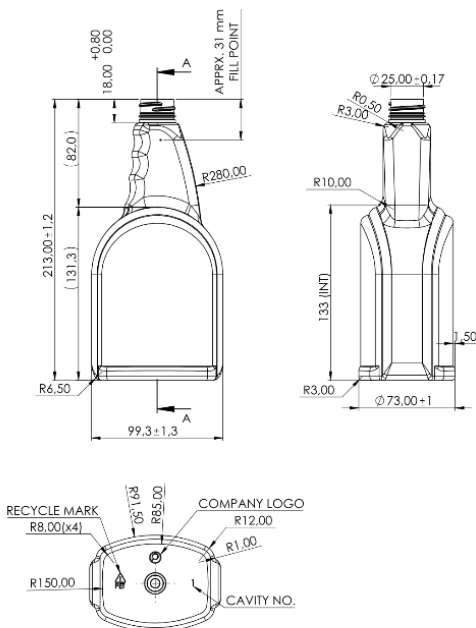

Food contact statement

We hereby confirm that this product complies with the requirements of the european legislation (EU) no 10/2011 and all its amendments for plastics used in contact with food.